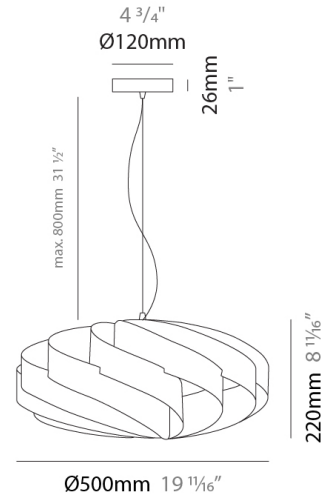

PROJECT	
TYPE	
SPECIFIER	
QUANTITY	
DATE	

SWIRL SUSPENSION

D61010- : D61010-WHI

base number

1. To build a product code in our configurator select the specify button on the base model # product page
2. To build a manual product code on this datasheet choose from the options listed below in blue font and add the suffix to the base model #

GENERAL

Series: Swirl
Partner: Linea Zero
Division: Design
Installation: Suspension
Product Type: Pendant
Mounting Location: Ceiling

PHYSICAL

Shape: Round
Diameter (mm): 500
Diameter (in): 19 11/16
Height (mm): 220
Height (in): 8 11/16
Max. Overall Height (mm): 1020
Max. Overall Height (in): 40 3/16
Weight (kg): 1
Weight (lbs): 2.199
Diffuser: White Polilux® Shade
Fixture Material: Polilux™/ Metal holder
Primary Material: Non-Static Polilux
Cable Details: Cable length 31" - Transparent

ELECTRICAL

Number of Lamps: 1
Lamp Type: LED Retrofit
Bulb Included: Bulb Not Included
Total Output Wattage (W): 7
Max. Wattage Per Lamp (W): 7
Lamp Base: E26
Input Voltage (V): 120

RATINGS AND CERTIFICATIONS

Certified By: CSA Certified to UL and CSA Standards
IP rating: IP20