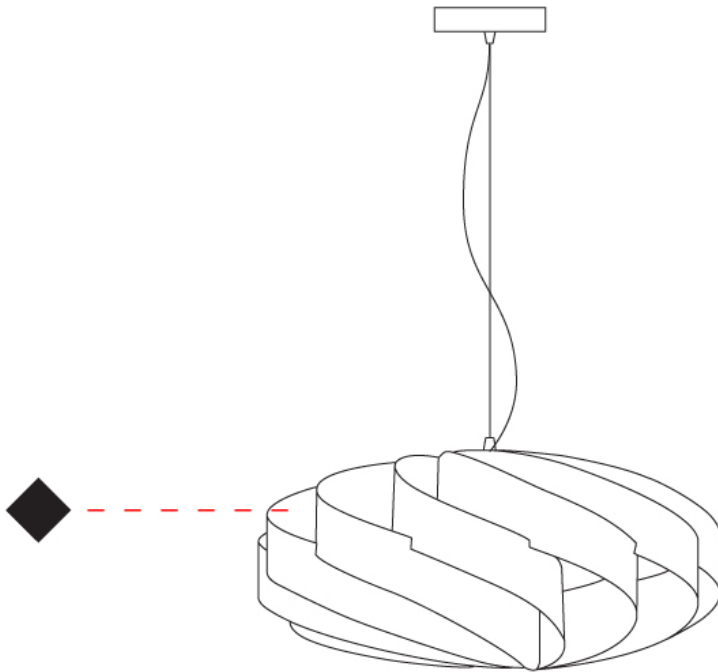

SWIRL SUSPENSION

D61010- : D61010-WHI

PROJECT _____

TYPE _____

SPECIFIER _____

QUANTITY _____

DATE _____

D